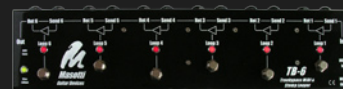

TB-6 Looper
The TB-6 is an innovative floor device that manages up to 6 separate effects devices and allows the guitarist to directly activate or exclude any effect.
€380